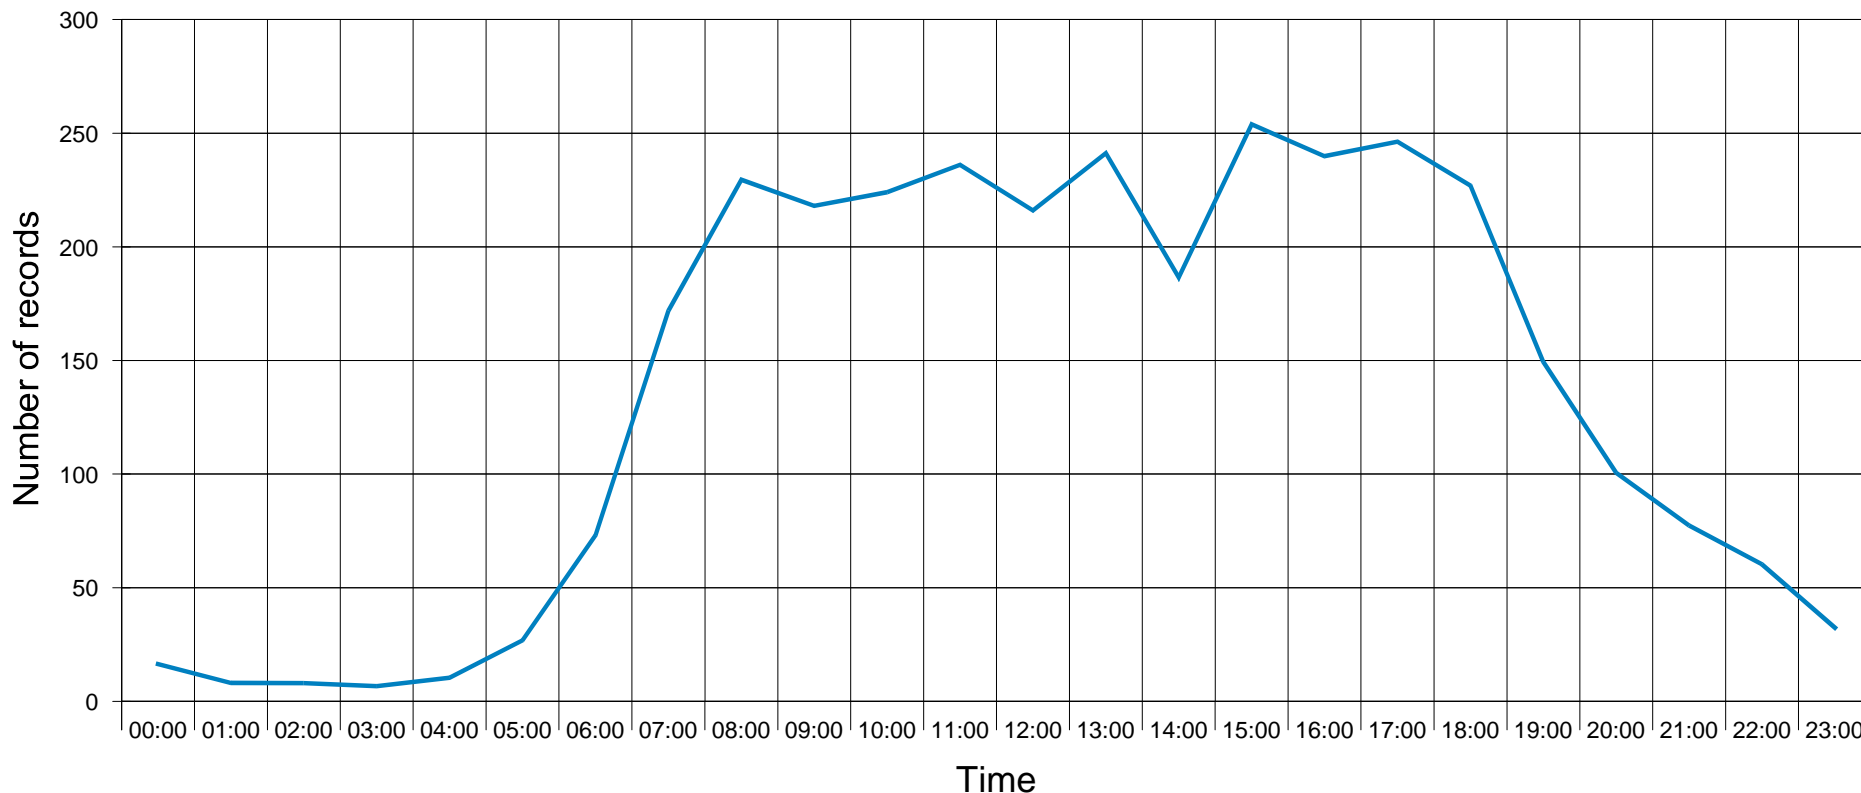

TVAS SPEED SIGN DATA

Corby Road, Gretton - 30 mph Speed Limit

Statistics

Period: 14 February 2018, 14:57 o'clock to 21 February 2018, 12:11 o'clock

Number of records	22575
Average speed	Va 31.2 mph
85% of the vehicles are driving slower or up to ...	V85 39 mph
Maximum speed	Vmax 67 mph