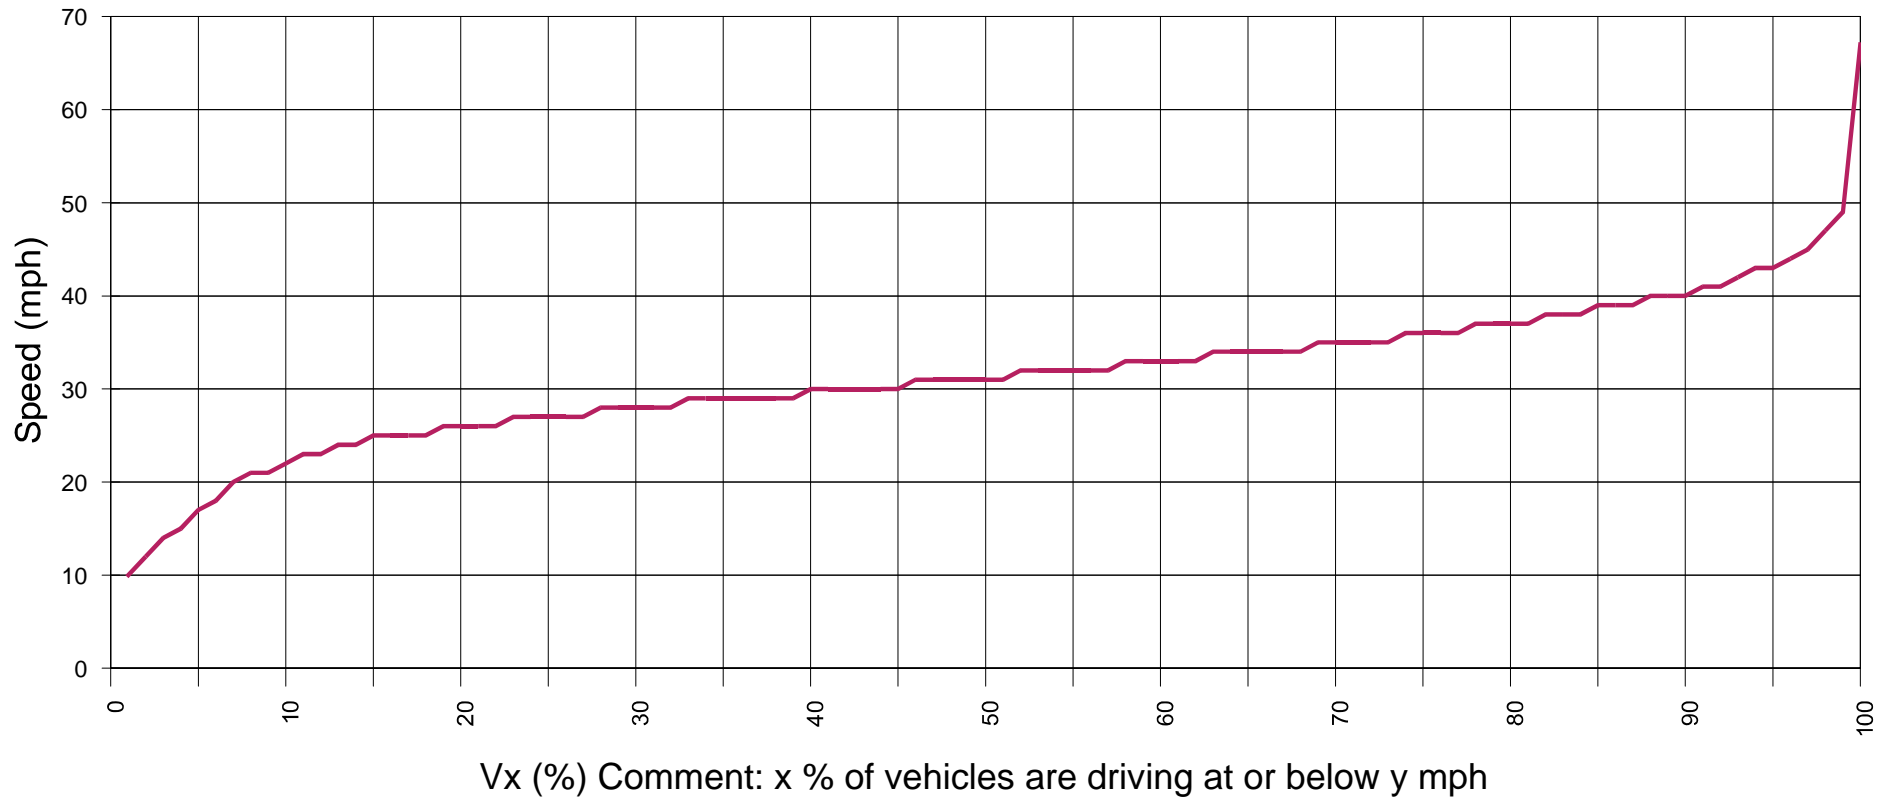

Corby Road, Gretton - 30 mph Speed Limit

Statistics

Period: 14 February 2018, 14:57 o'clock to 21 February 2018, 12:11 o'clock

Number of records	22575
Average speed	Va 31.2 mph
85% of the vehicles are driving slower or up to ...	V85 39 mph
Maximum speed	Vmax 67 mph