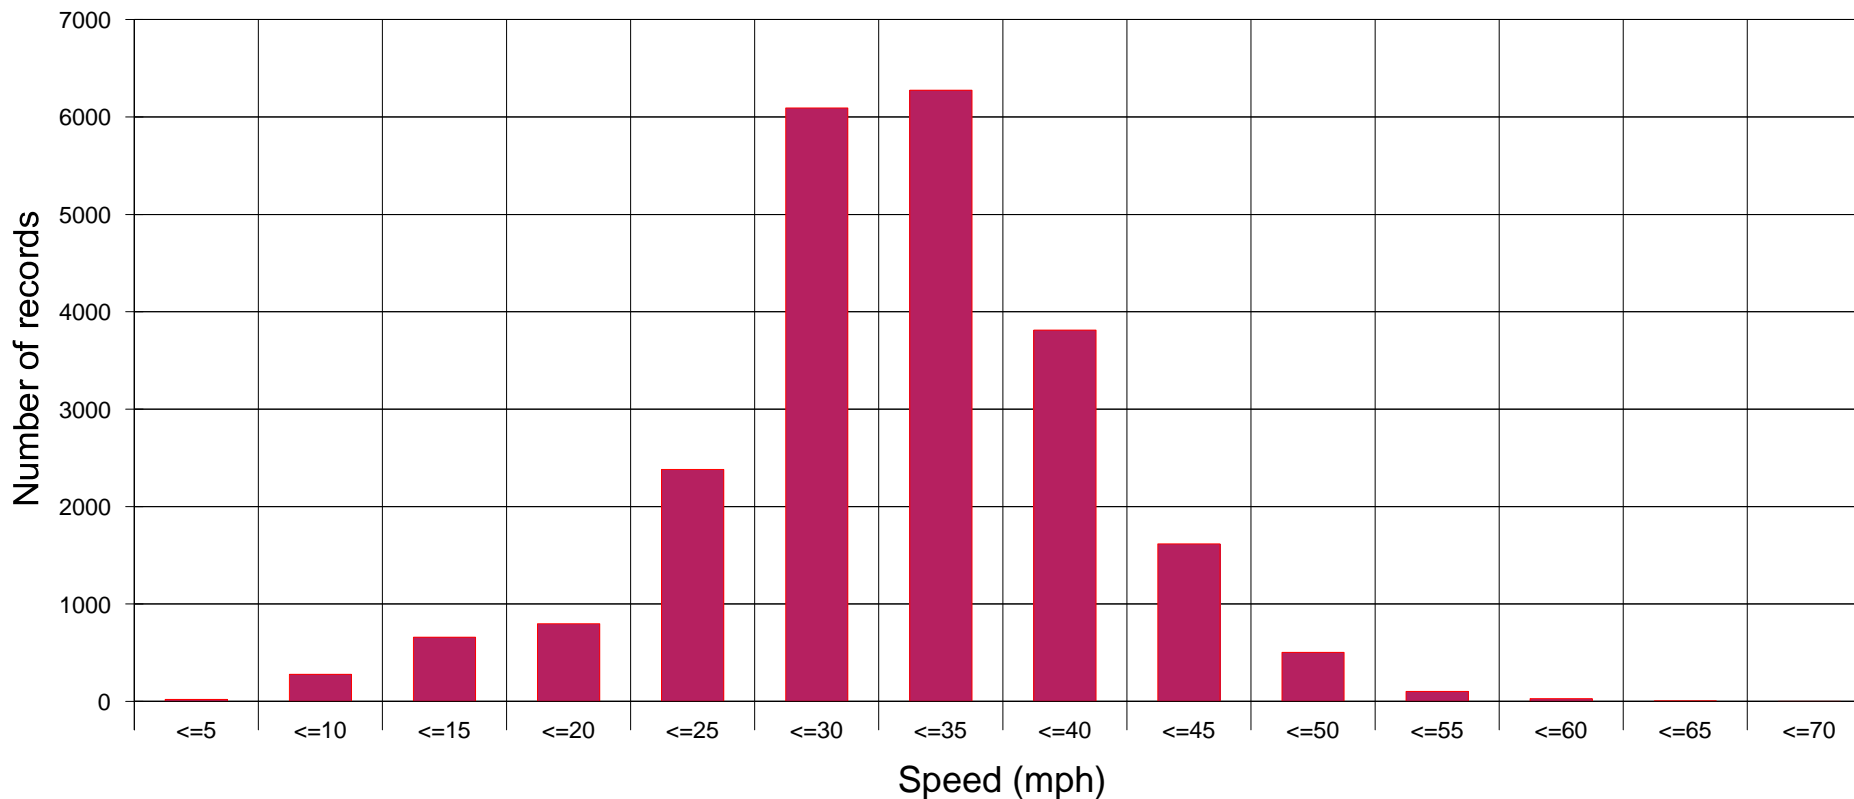

TVAS SPEED SIGN DATA

Corby Road, Gretton - 30 mph Speed Limit

Statistics

Period: 14 February 2018, 14:57 o'clock to 21 February 2018, 12:11 o'clock

Number of records	22575
Average speed	Va 31.2 mph
85% of the vehicles are driving slower or up to ...	V85 39 mph
Maximum speed	Vmax 67 mph