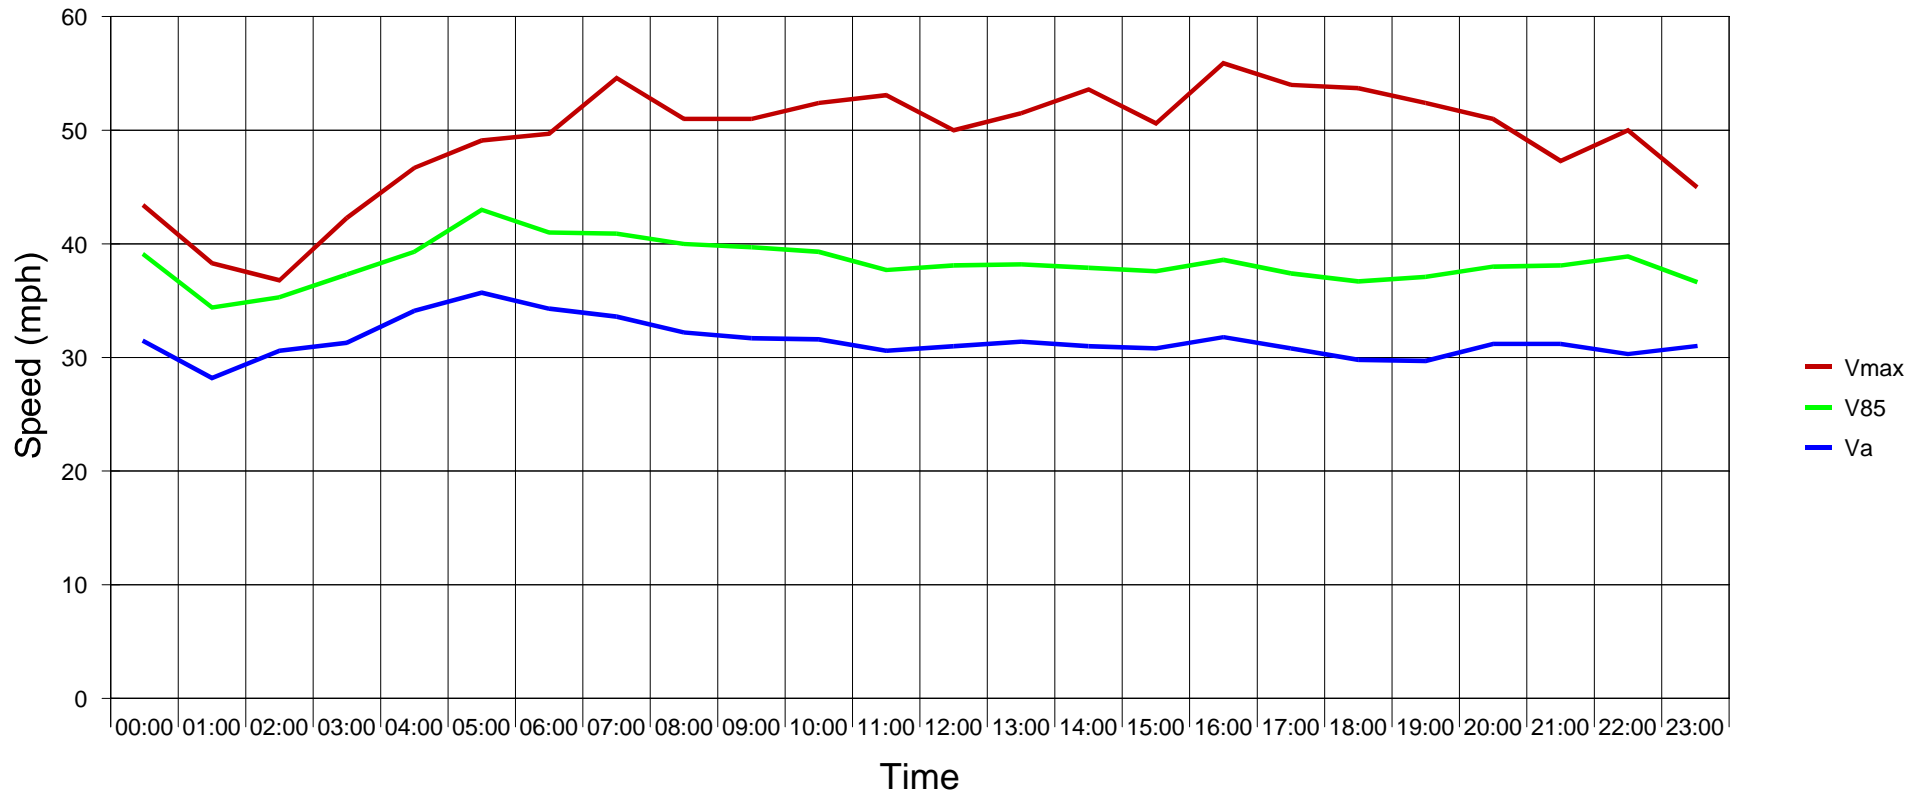

## Corby Road, Gretton - 30 mph Speed Limit

### Statistics

Period: 14 February 2018, 14:57 o'clock to 21 February 2018, 12:11 o'clock

Number of records .....	22575
Average speed .....	Va 31.2 mph
85% of the vehicles are driving slower or up to ...	V85 39 mph
Maximum speed .....	Vmax 67 mph