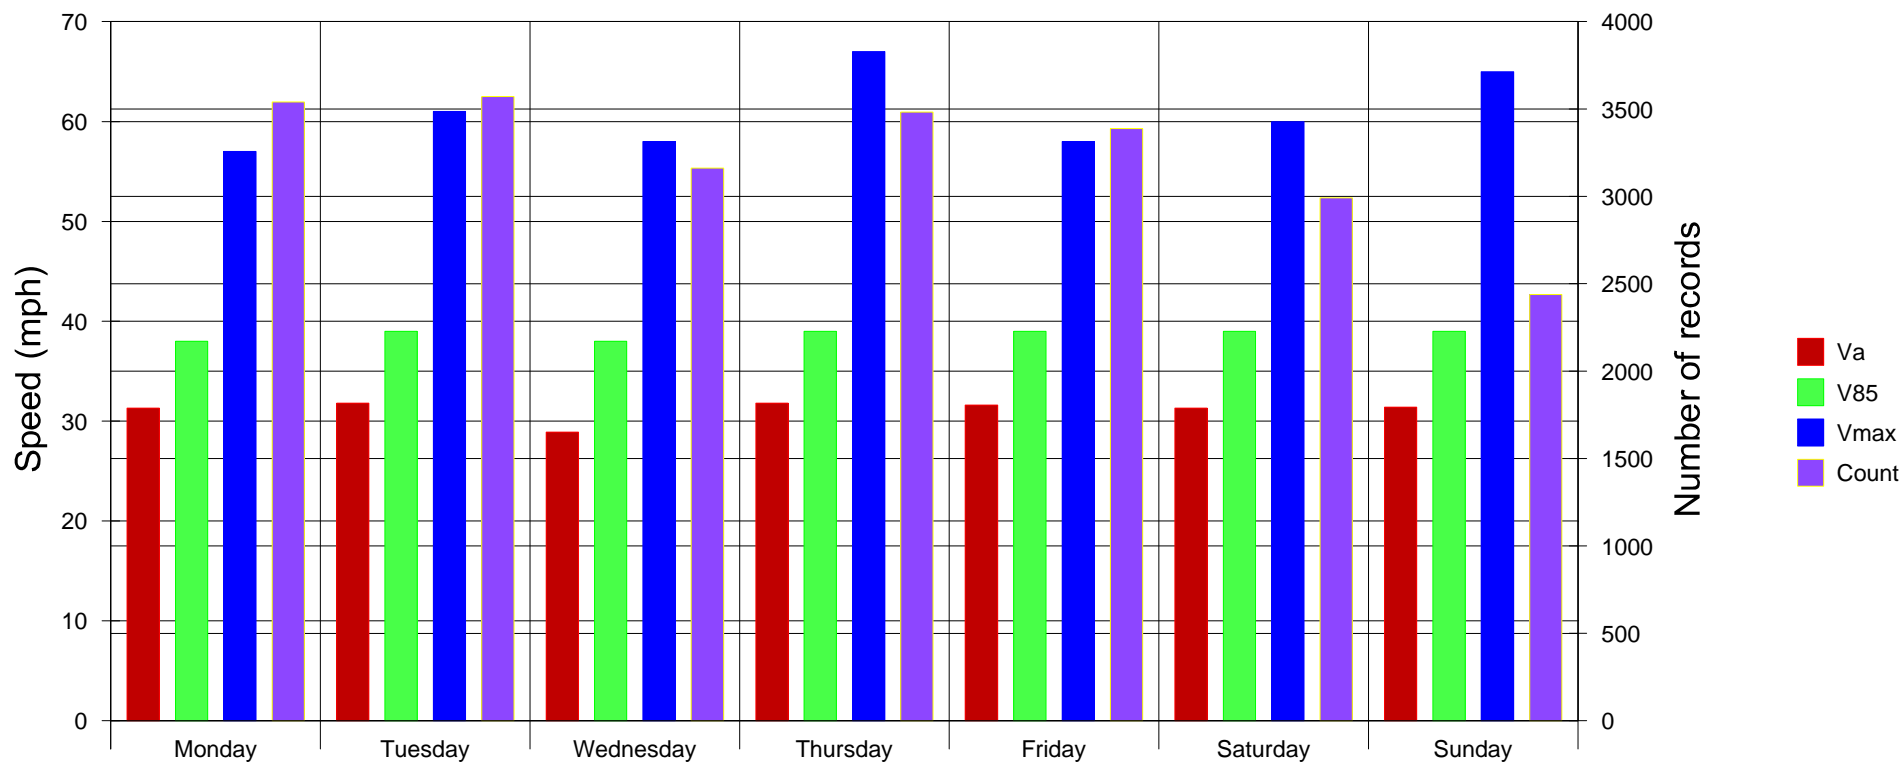

TVAS SPEED SIGN DATA

Corby Road, Gretton - 30 mph Speed Limit

Statistics

Period: 14 February 2018, 14:57 o'clock to 21 February 2018, 12:11 o'clock

Number of records	22575
Average speed	Va 31.2 mph
85% of the vehicles are driving slower or up to ...	V85 39 mph
Maximum speed	Vmax 67 mph