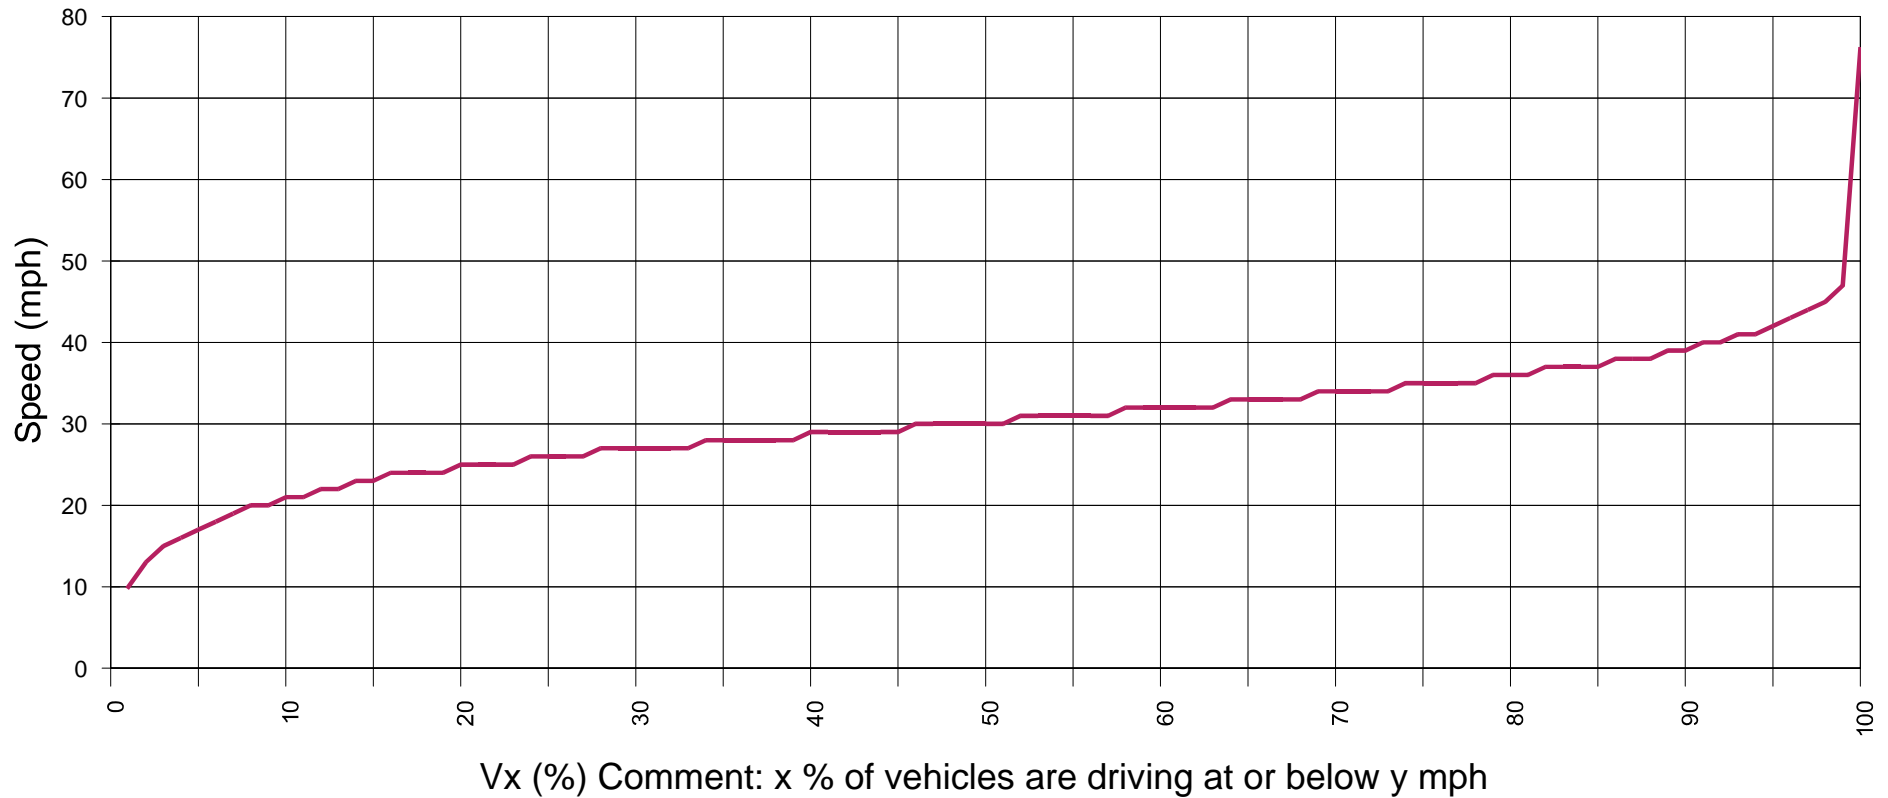

TVAS SPEED SIGN DATA

Corby Road, Gretton - 30 mph Speed Limit

Statistics

Period: 21 February 2018, 12:12 o'clock to 07 March 2018, 13:40 o'clock

Number of records	39054
Average speed	Va 30.1 mph
85% of the vehicles are driving slower or up to ...	V85 37 mph
Maximum speed	Vmax 76 mph