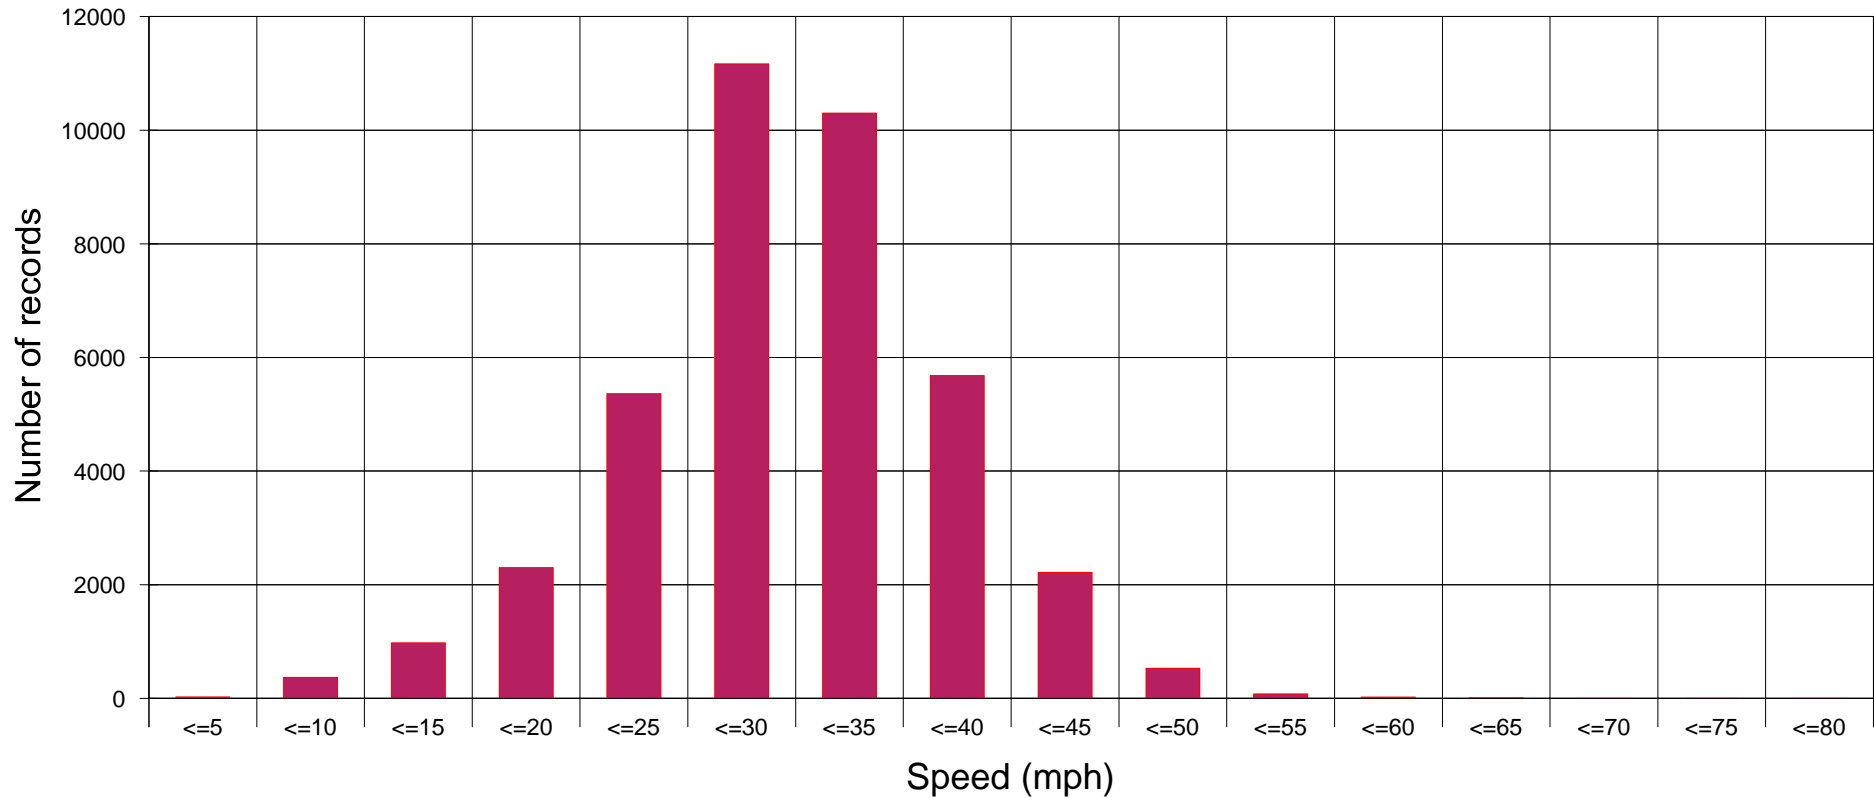

Corby Road, Gretton - 30 mph Speed Limit

Statistics

Period: 21 February 2018, 12:12 o'clock to 07 March 2018, 13:40 o'clock

Number of records	39054
Average speed	Va 30.1 mph
85% of the vehicles are driving slower or up to ...	V85 37 mph
Maximum speed	Vmax 76 mph

TVAS SPEED SIGN DATA

Corby Road, Gretton - 30 mph Speed Limit

Statistics

Period: 21 February 2018, 12:12 o'clock to 07 March 2018, 13:40 o'clock

Number of records	39054
Average speed	Va 30.1 mph
85% of the vehicles are driving slower or up to ...	V85 37 mph
Maximum speed	Vmax 76 mph