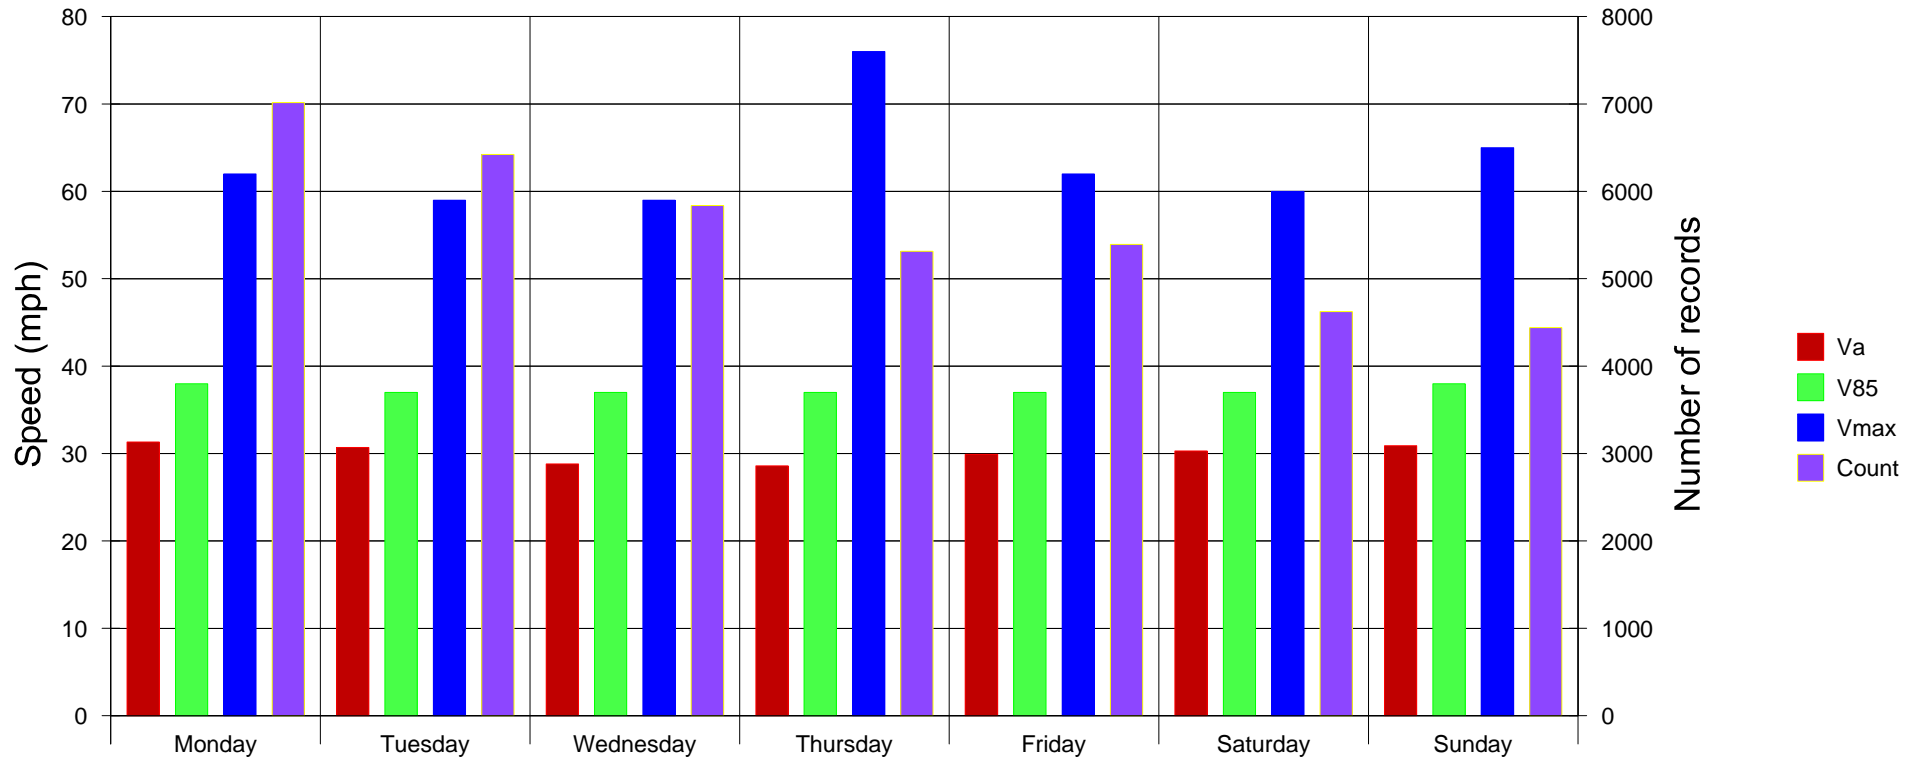

TVAS SPEED SIGN DATA

Corby Road, Gretton - 30 mph Speed Limit

Statistics

Period: 21 February 2018, 12:12 o'clock to 07 March 2018, 13:40 o'clock

Number of records	39054
Average speed	Va 30.1 mph
85% of the vehicles are driving slower or up to ...	V85 37 mph
Maximum speed	Vmax 76 mph