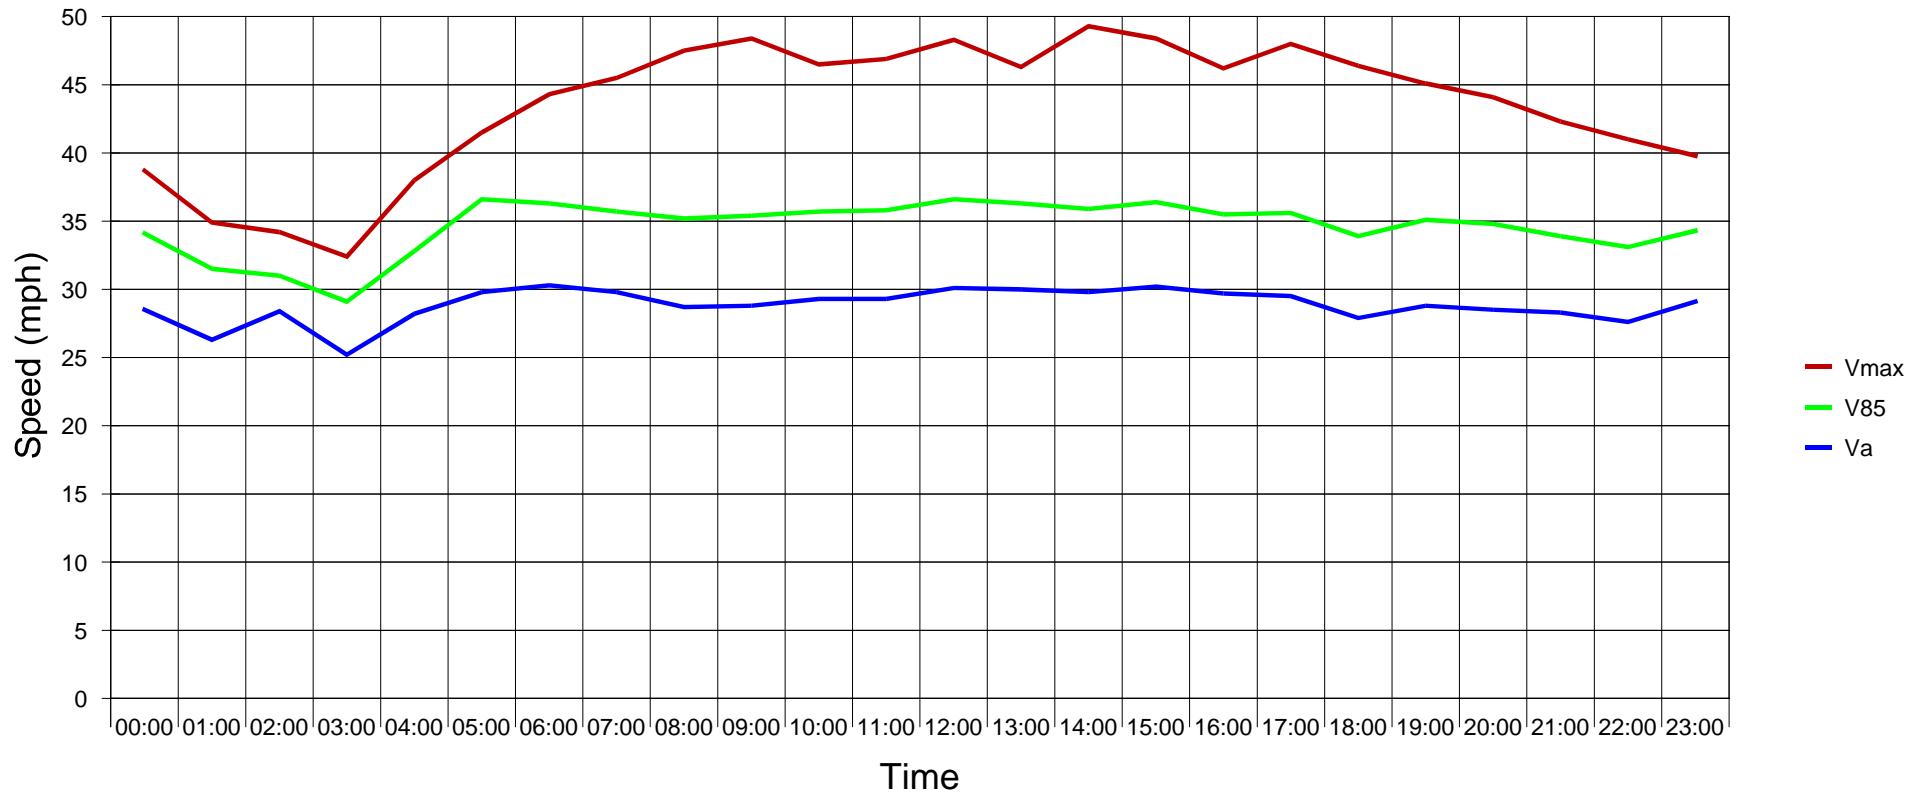

Corby Road, Gretton - 30 mph Speed Limit

Statistics

Period: 21 February 2018, 12:12 o'clock to 07 March 2018, 13:40 o'clock

Number of records	39054
Average speed	Va 30.1 mph
85% of the vehicles are driving slower or up to ...	V85 37 mph
Maximum speed	Vmax 76 mph

TVAS SPEED SIGN DATA

Corby Road, Gretton - 30 mph Speed Limit

Statistics

Period: 21 February 2018, 12:12 o'clock to 07 March 2018, 13:40 o'clock

Number of records	39054
Average speed	Va 30.1 mph
85% of the vehicles are driving slower or up to ...	V85 37 mph
Maximum speed	Vmax 76 mph