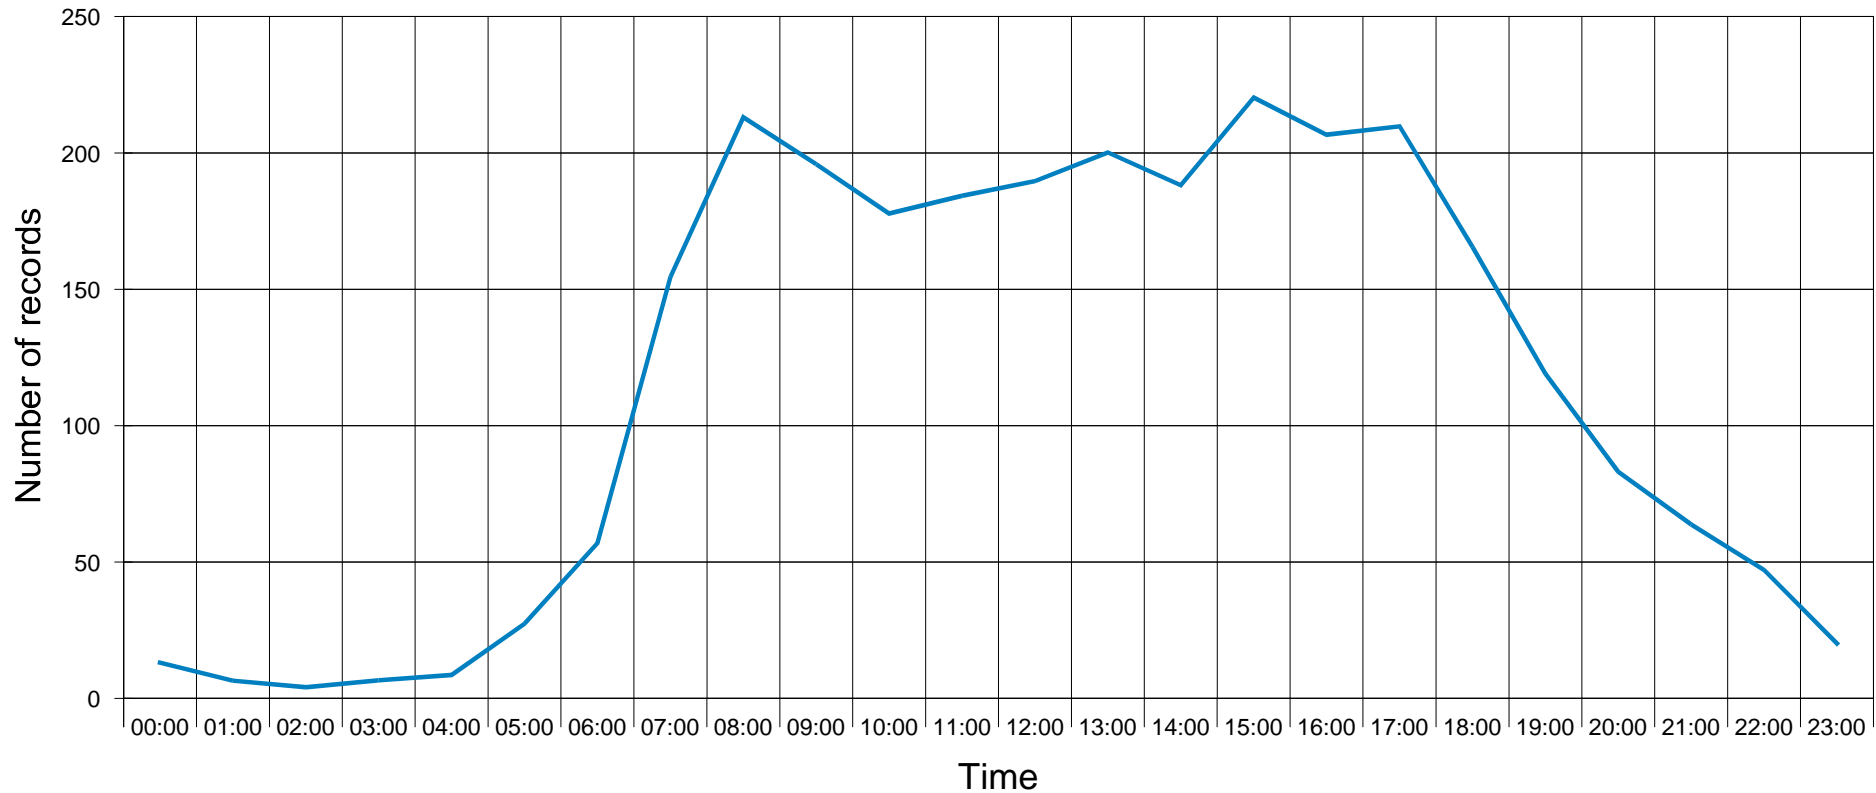

Corby Road, Gretton - 30 mph Speed Limit

Statistics

Period: 21 February 2018, 12:12 o'clock to 07 March 2018, 13:40 o'clock

Number of records	39054
Average speed	Va 30.1 mph
85% of the vehicles are driving slower or up to ...	V85 37 mph
Maximum speed	Vmax 76 mph

TVAS SPEED SIGN DATA

Corby Road, Gretton - 30 mph Speed Limit

Statistics

Period: 21 February 2018, 12:12 o'clock to 07 March 2018, 13:40 o'clock

Number of records	39054
Average speed	Va 30.1 mph
85% of the vehicles are driving slower or up to ...	V85 37 mph
Maximum speed	Vmax 76 mph